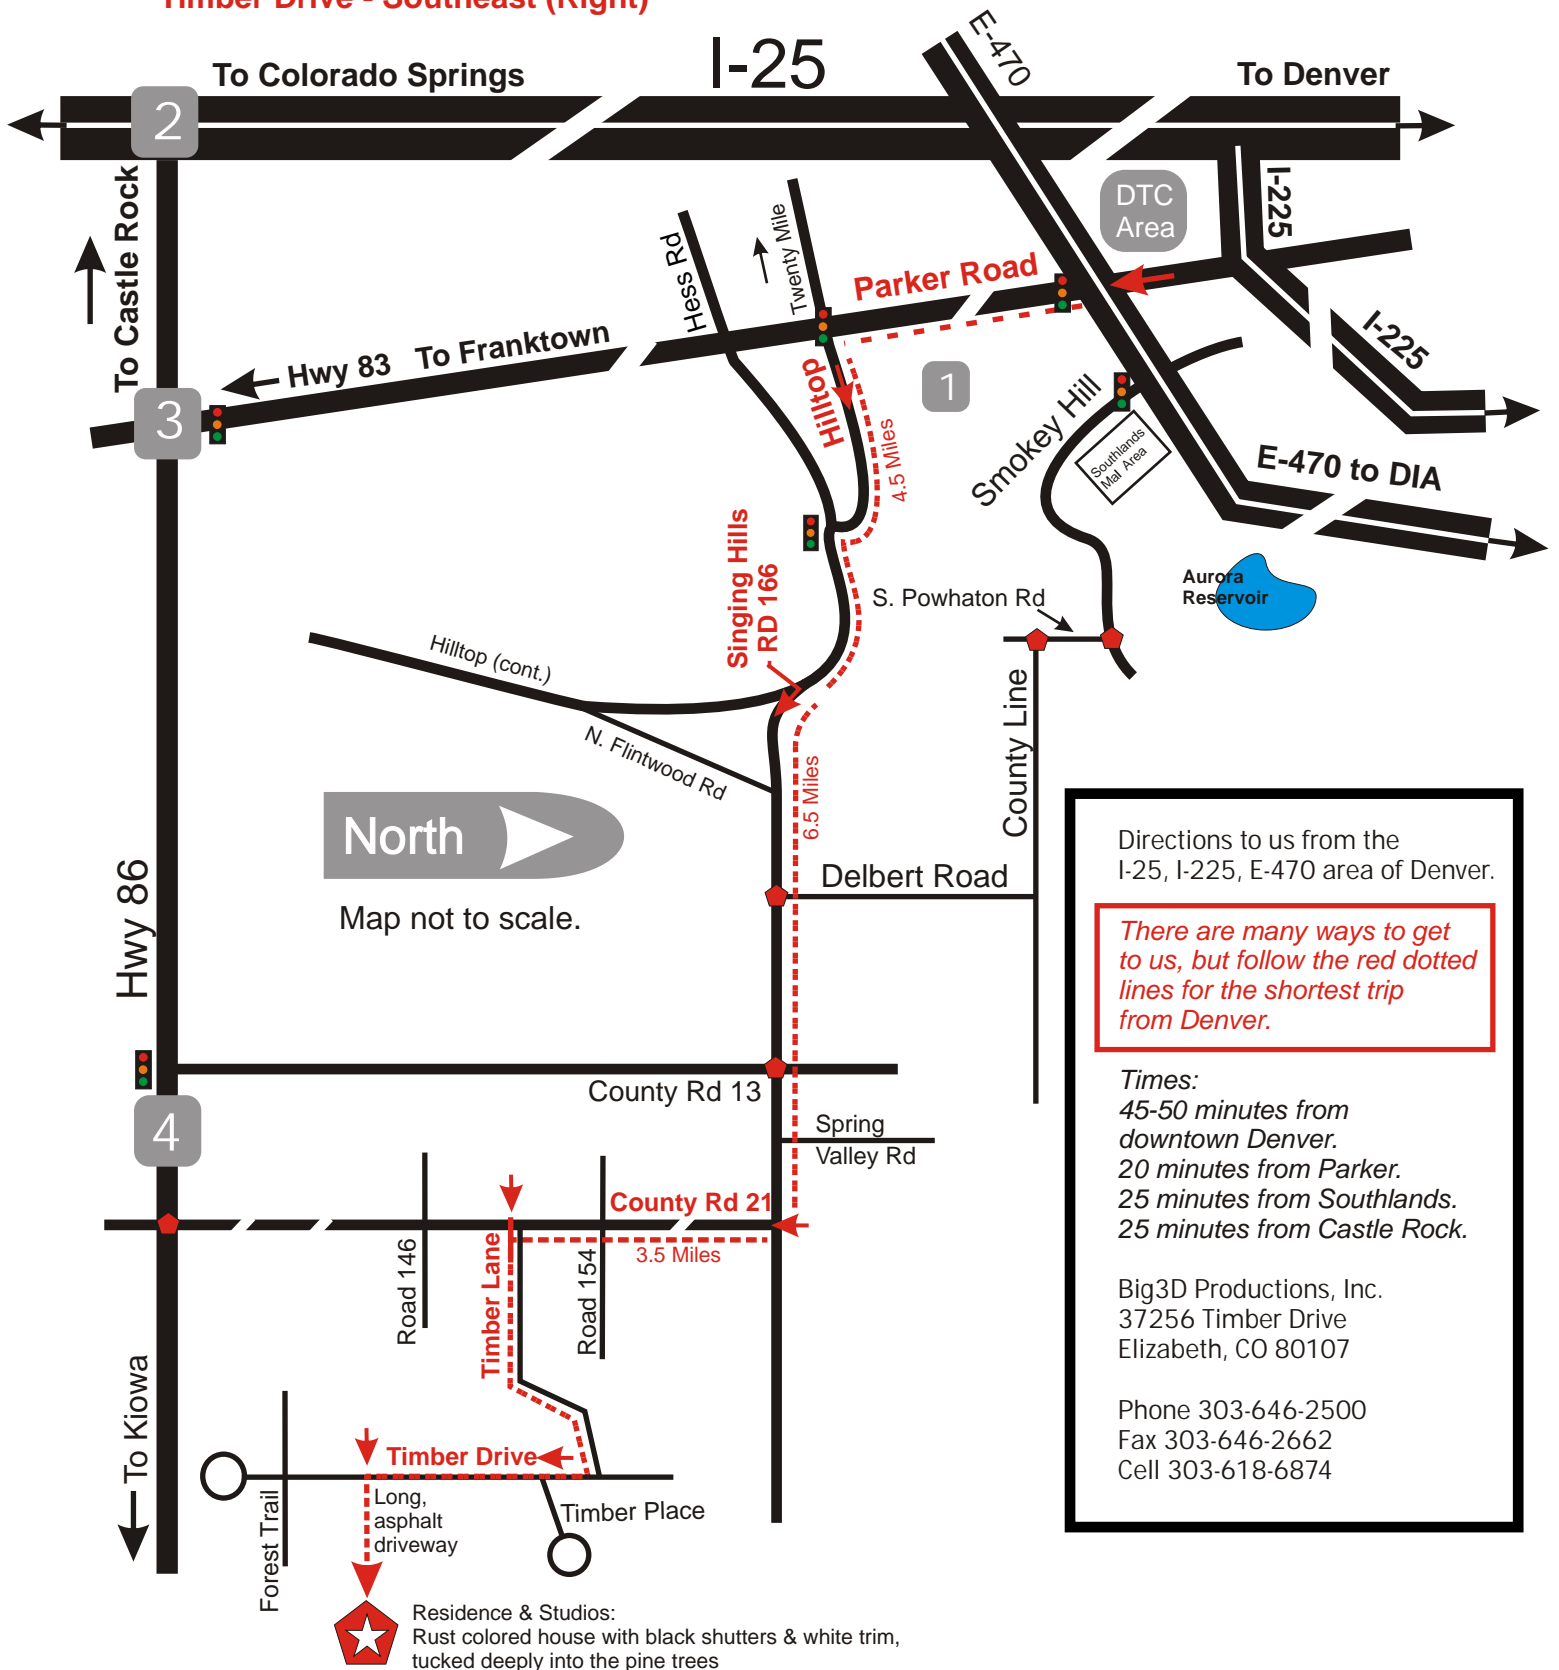

MAIN TURNS:

- I-25, E-470 or I-225 to Parker Road
- Parker Road - South
- Hilltop Road - East (Left)
- Singing Hills Road - East (Left)
- County Road 21 - South (Right)
- Timber Lane - East (Left)
- Timber Drive - Southeast (Right)

DTC Denver Tech Center

- 1** Parker
- 2** Castle Rock
- 3** Franktown
- 4** Elizabeth

Directions to us from the I-25, I-225, E-470 area of Denver.

There are many ways to get to us, but follow the red dotted lines for the shortest trip from Denver.

Times:
 45-50 minutes from downtown Denver.
 20 minutes from Parker.
 25 minutes from Southlands.
 25 minutes from Castle Rock.

Big3D Productions, Inc.
 37256 Timber Drive
 Elizabeth, CO 80107

Phone 303-646-2500
 Fax 303-646-2662
 Cell 303-618-6874